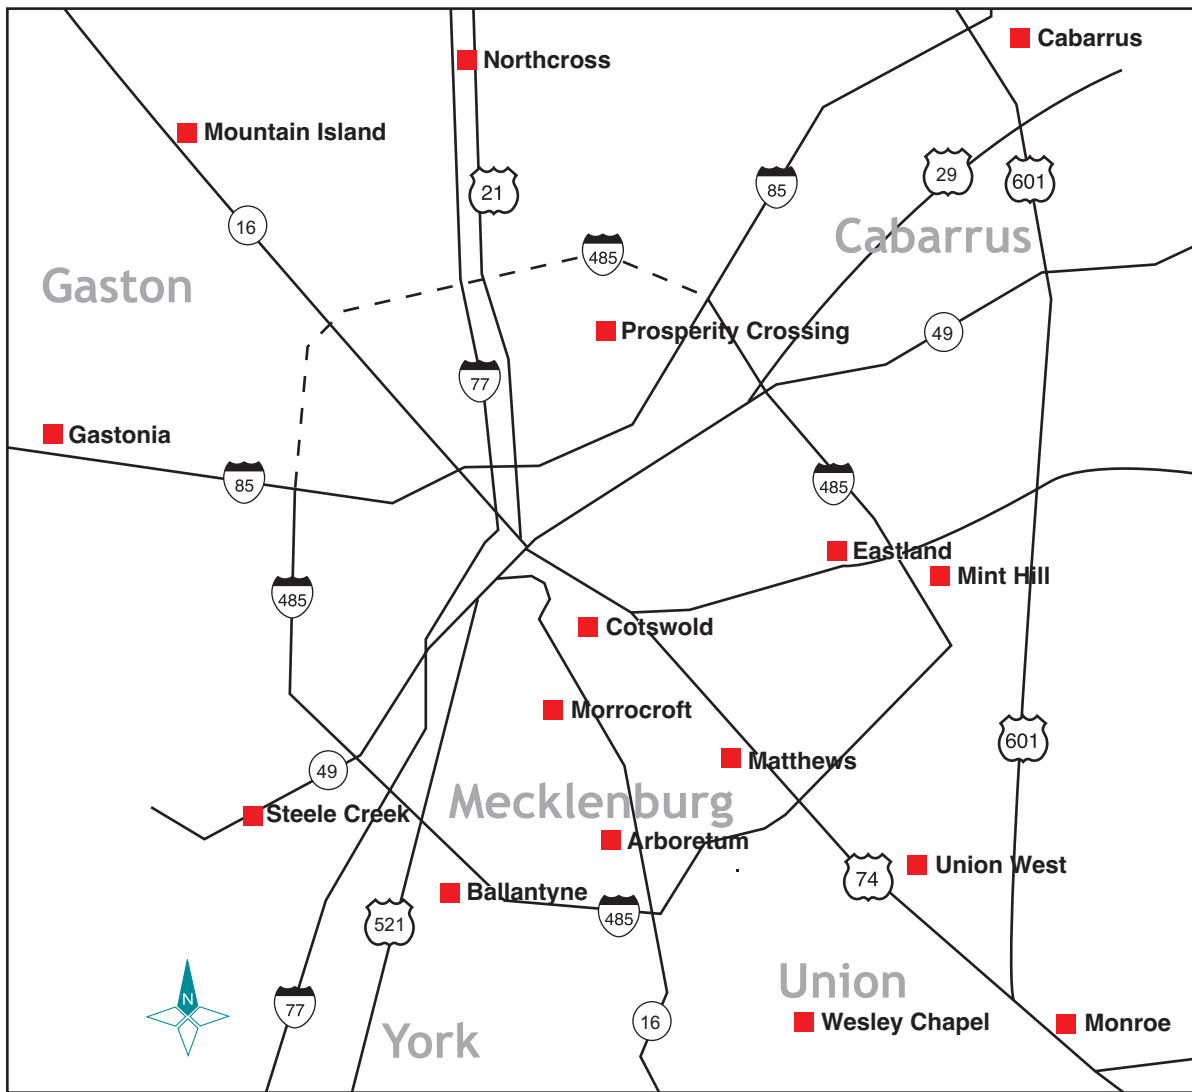

The Road To Good Health Is Here

Arboretum
7810 Providence Rd., Ste. 102
Charlotte, NC 28226
704-543-6636

Ballantyne
14214 Ballantyne Lake Dr.
Charlotte, NC 28277
704-540-4445

Cabarrus
888 N. Church St.
Concord, NC 28025
704-786-6122

Cotswold
Re-Opening Summer 2008
231 S. Sharon Amity Rd.
Charlotte, NC 28211
704-366-7584

Gastonia
603 Cox Rd.
Gastonia, NC 28054
704-852-9561

Eastland
Re-Opening Spring 2008
5717 Albemarle Rd.
Charlotte, NC 28212
704-563-2150

Matthews
332 Sam Newell Rd., Ste. 1100
Matthews, NC 28105
704-512-6850

Mint Hill
10545 Blair Rd.
Mint Hill, NC 28227
704-863-9600

Monroe
613 E. Roosevelt Blvd.
Monroe, NC 28112
704-283-8193

Morrocroft
4525 Cameron Valley Pkwy.,
Ste. 1500
Charlotte, NC 28211
704-512-6240

Mountain Island
10210 Couloak Dr.
Charlotte, NC 28216
704-801-2000

Northcross
16455 Statesville Rd.
Huntersville, NC 28078
704-801-1085

Prosperity Crossing
5435 Prosperity Church Rd.,
Ste. 1100
Charlotte, NC 28269
704-863-9930

Steele Creek
9332 S. Tryon St.
Charlotte, NC 28273
704-587-6700

Union West
6030 W. Highway 74
Indian Trail, NC 28079
704-246-2777

Wesley Chapel
Opening Summer 2008
5955 Weddington Rd.
Matthews, NC 28104
704-355-8000

Carolinah HealthCare
URGENTCARE

All locations open 8 a.m. - 8 p.m. every day.
www.carolinahhealthcareurgentcare.org